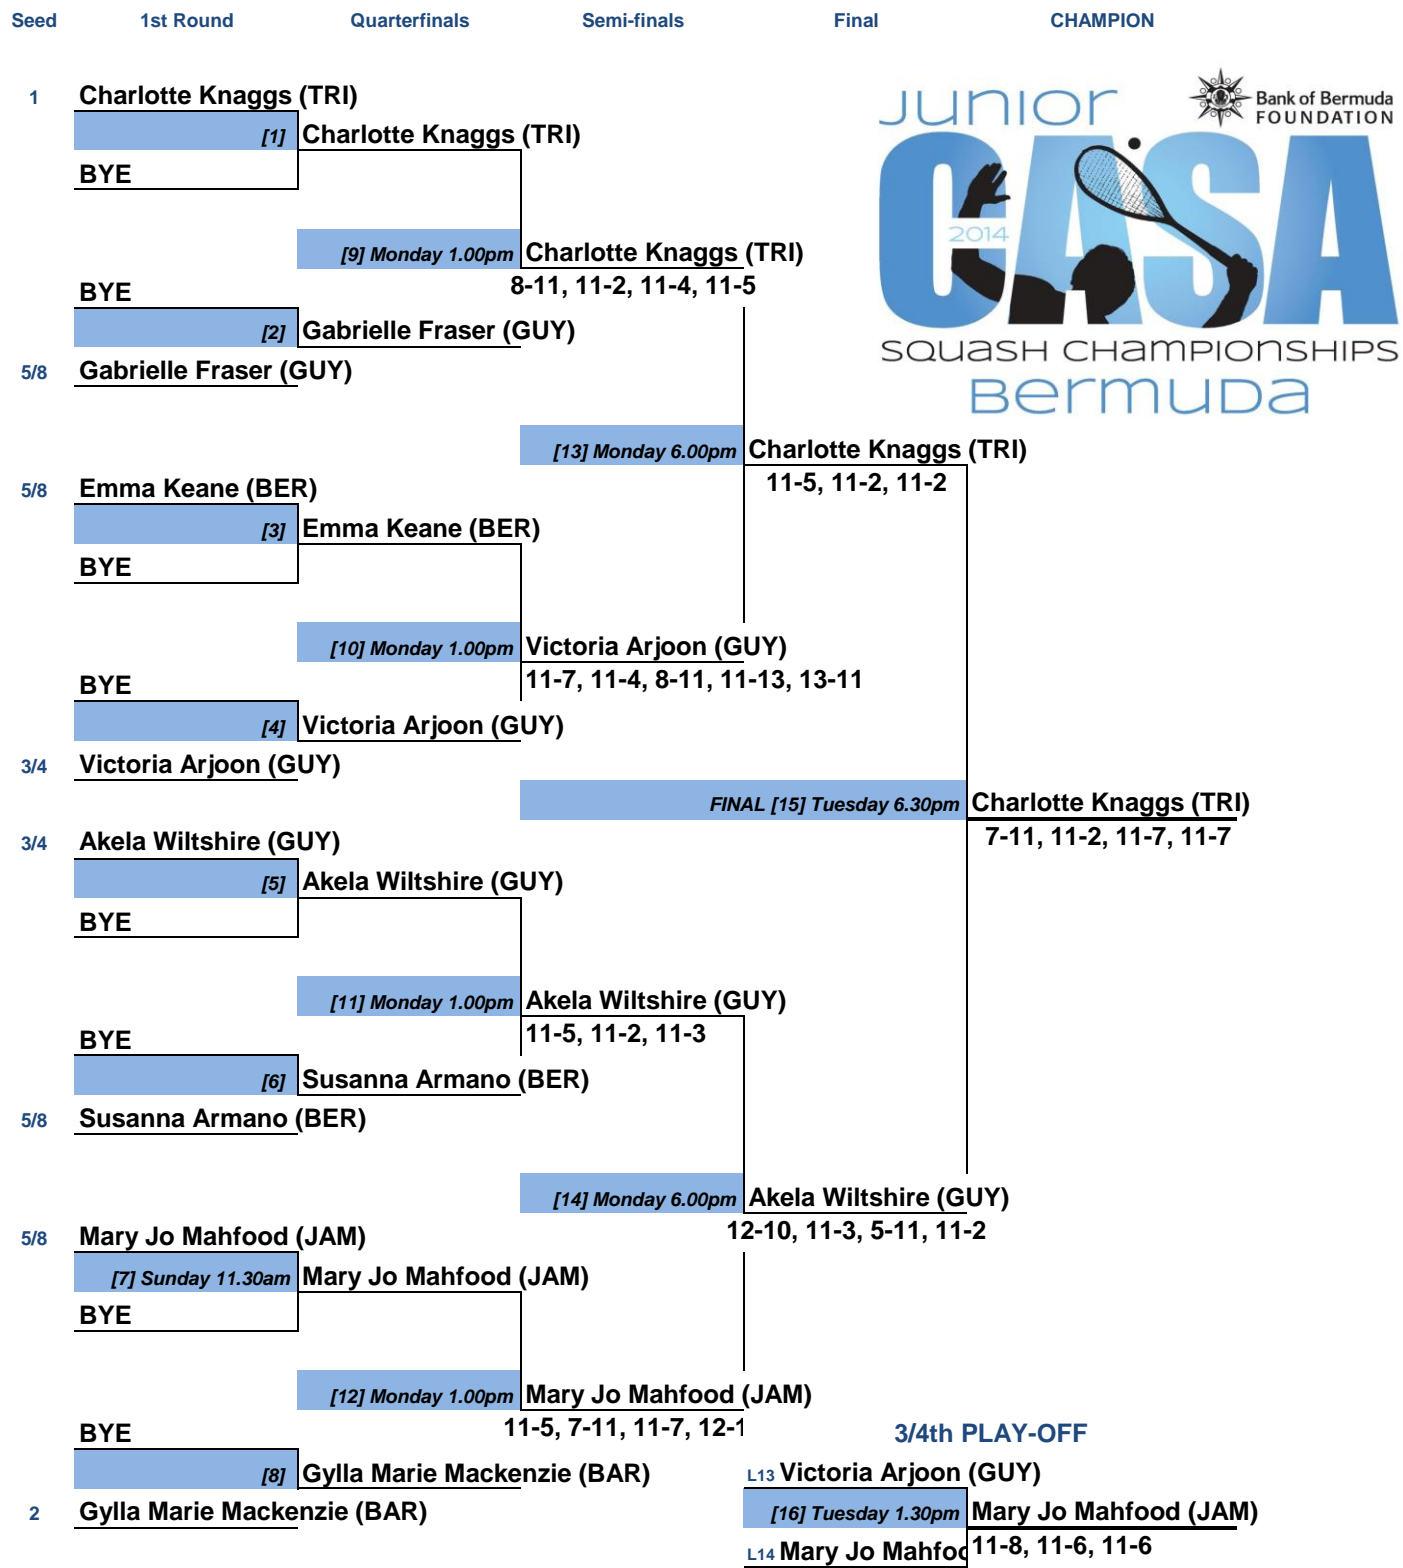

BANK OF BERMUDA FOUNDATION JUNIOR CASA 2014 - GIRLS UNDER 19 MAIN DRAW

BANK OF BERMUDA FOUNDATION JUNIOR CASA 2014 - GIRLS UNDER 19 CLASSIC

BANK OF BERMUDA FOUNDATION JUNIOR CASA 2014 - GIRLS UNDER 19 PLATE