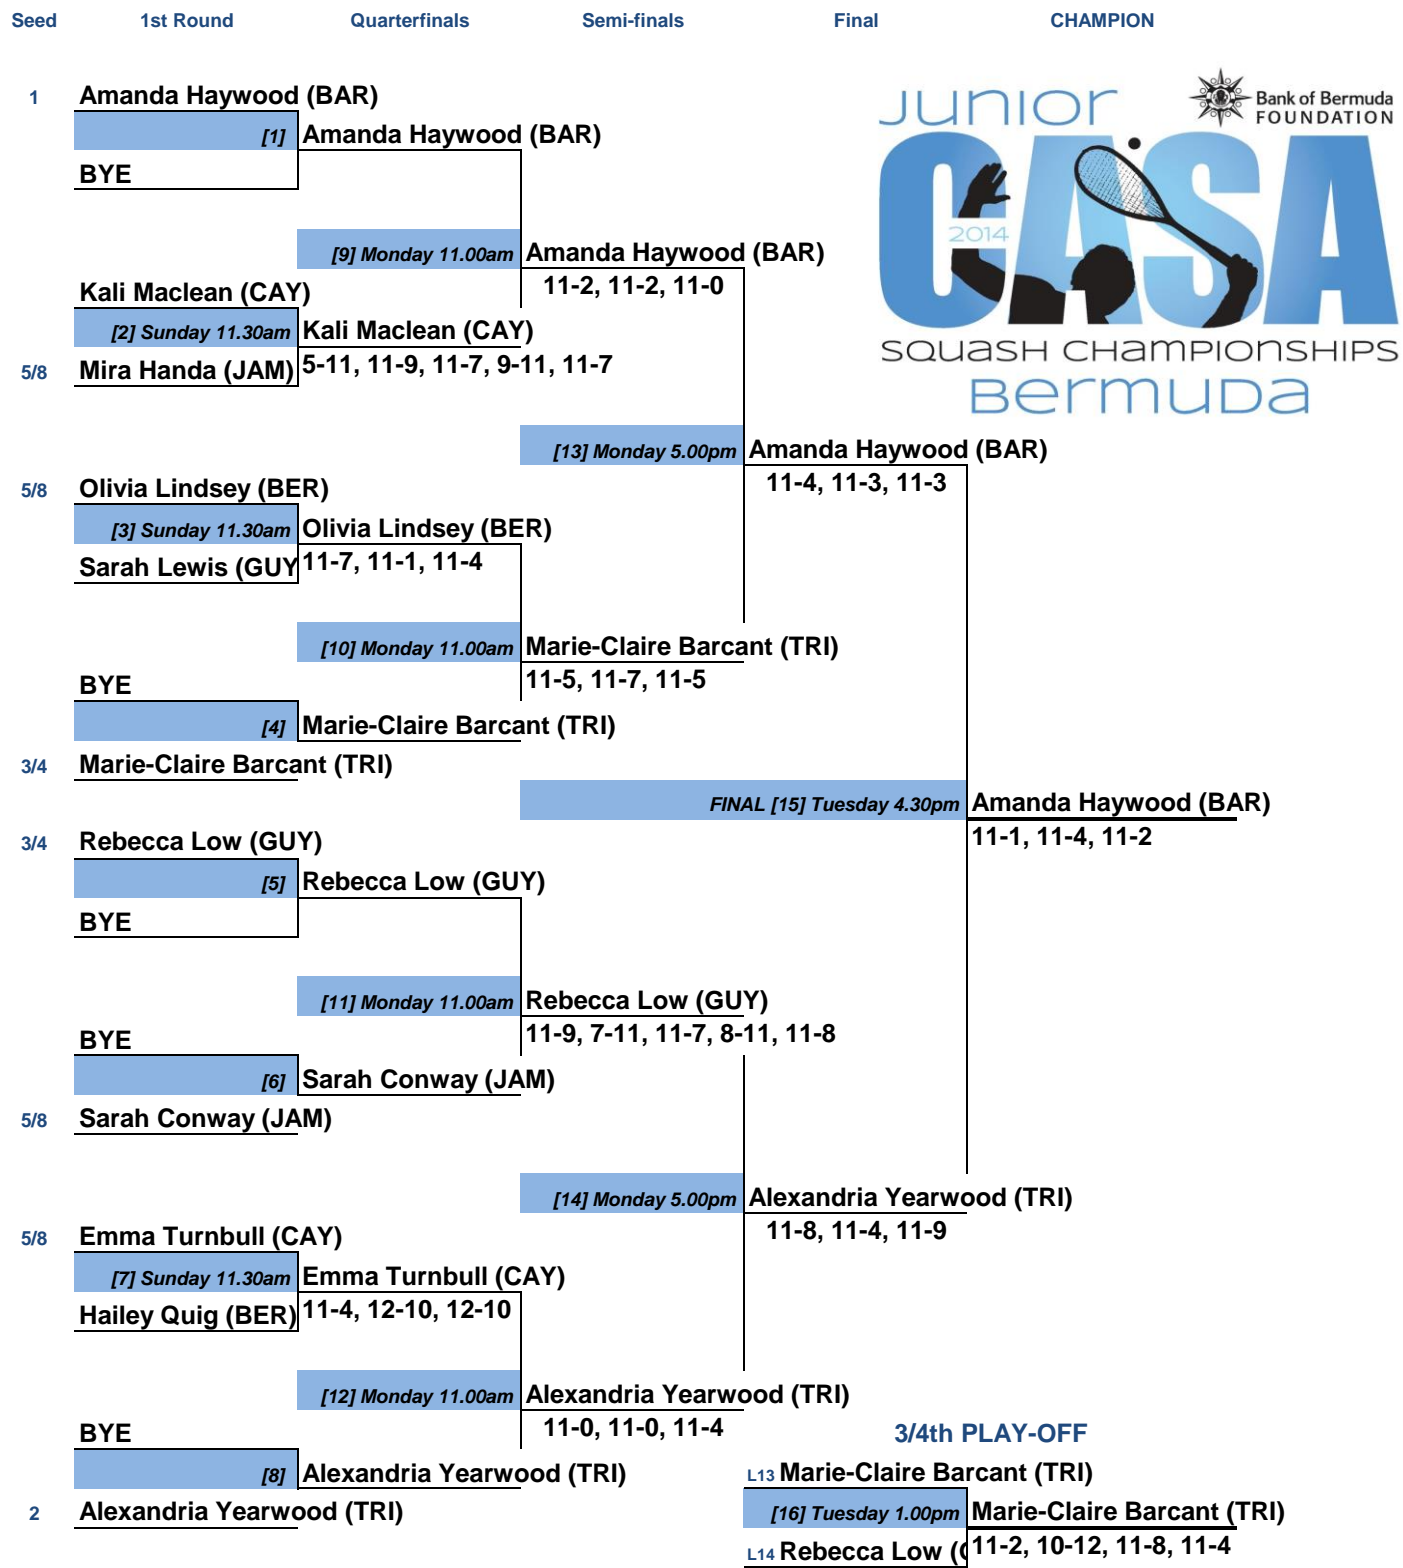

BANK OF BERMUDA FOUNDATION JUNIOR CASA 2014 - GIRLS UNDER 15 MAIN DRAW

BANK OF BERMUDA FOUNDATION JUNIOR CASA 2014 - GIRLS UNDER 15 CLASSIC

BANK OF BERMUDA FOUNDATION JUNIOR CASA 2014 - GIRLS UNDER 15 PLATE