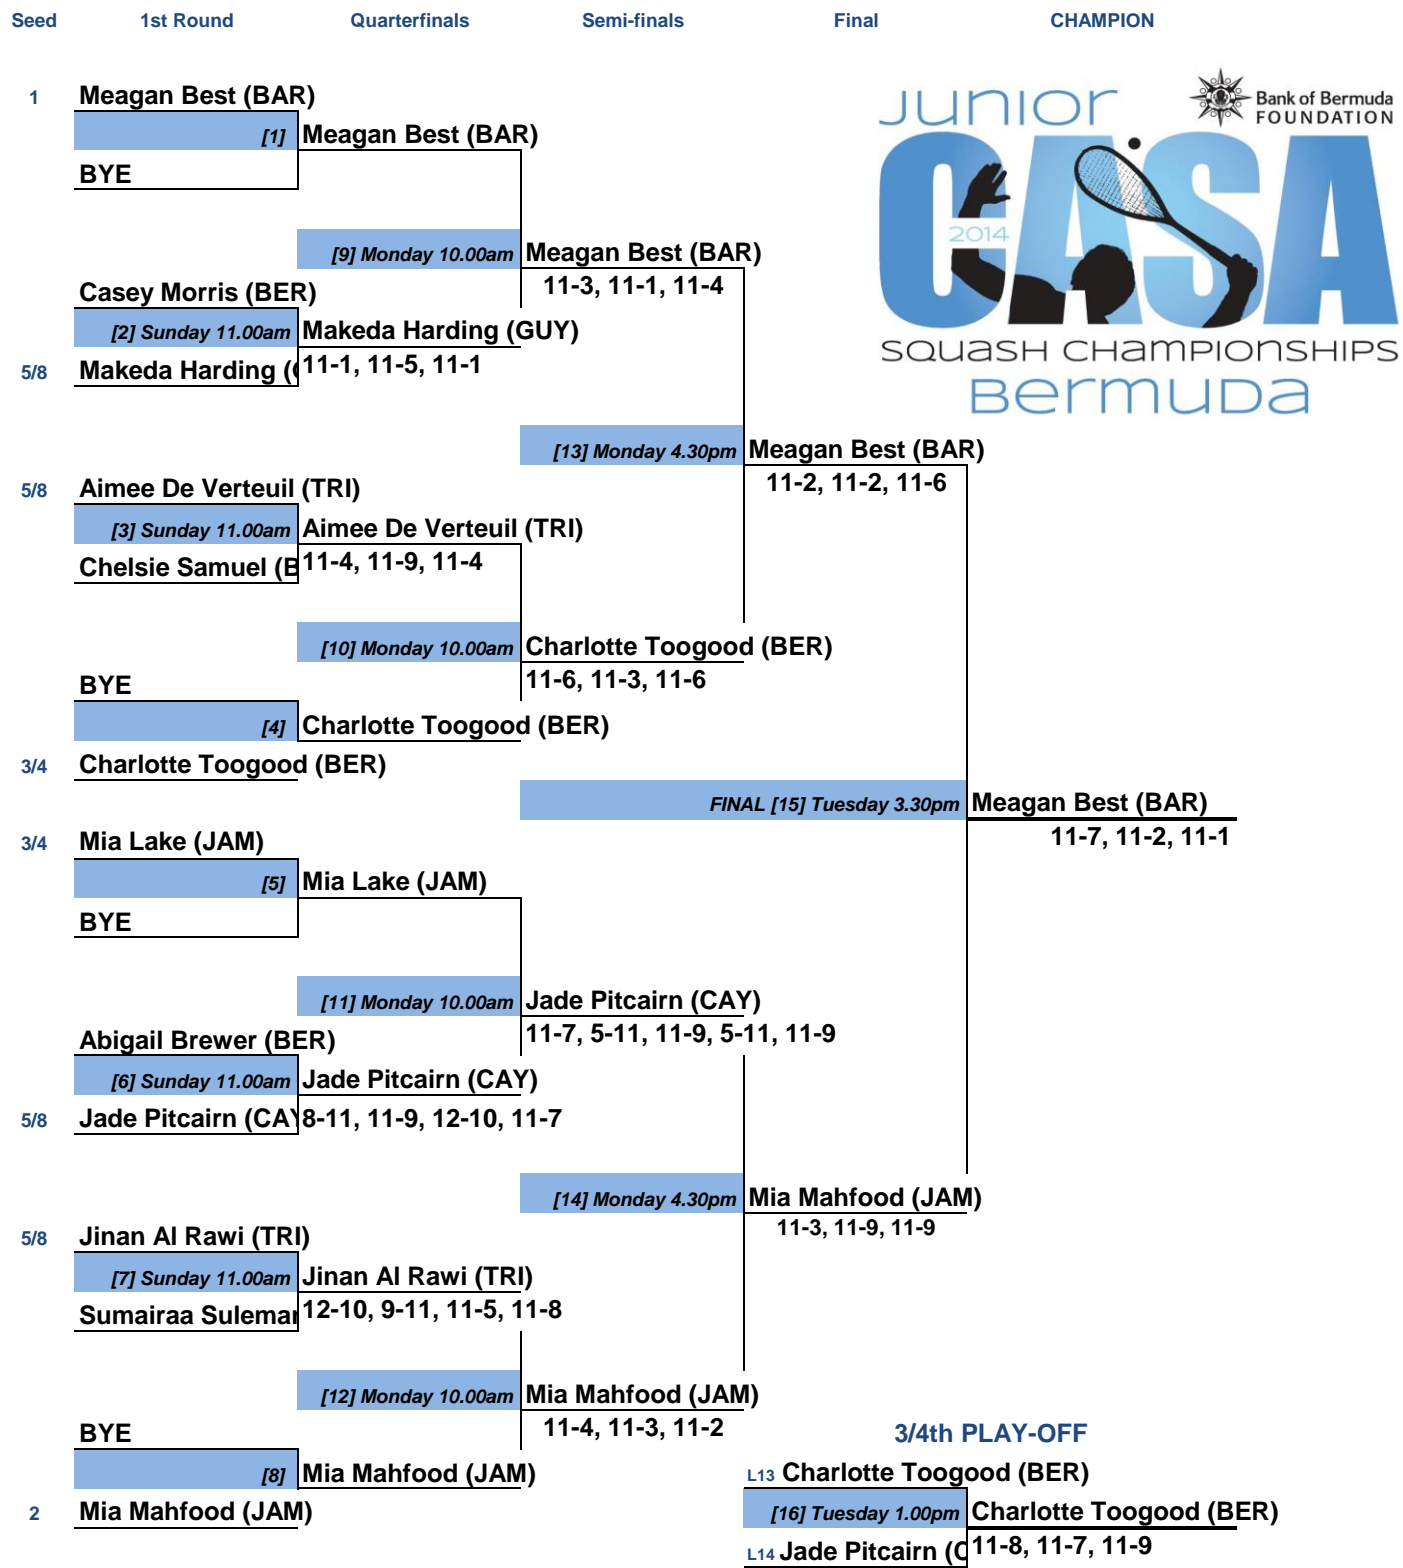

BANK OF BERMUDA FOUNDATION JUNIOR CASA 2014 - GIRLS UNDER 13 MAIN DRAW

BANK OF BERMUDA FOUNDATION JUNIOR CASA 2014 - GIRLS UNDER 13 CLASSIC

BANK OF BERMUDA FOUNDATION JUNIOR CASA 2014 - GIRLS UNDER 13 PLATE