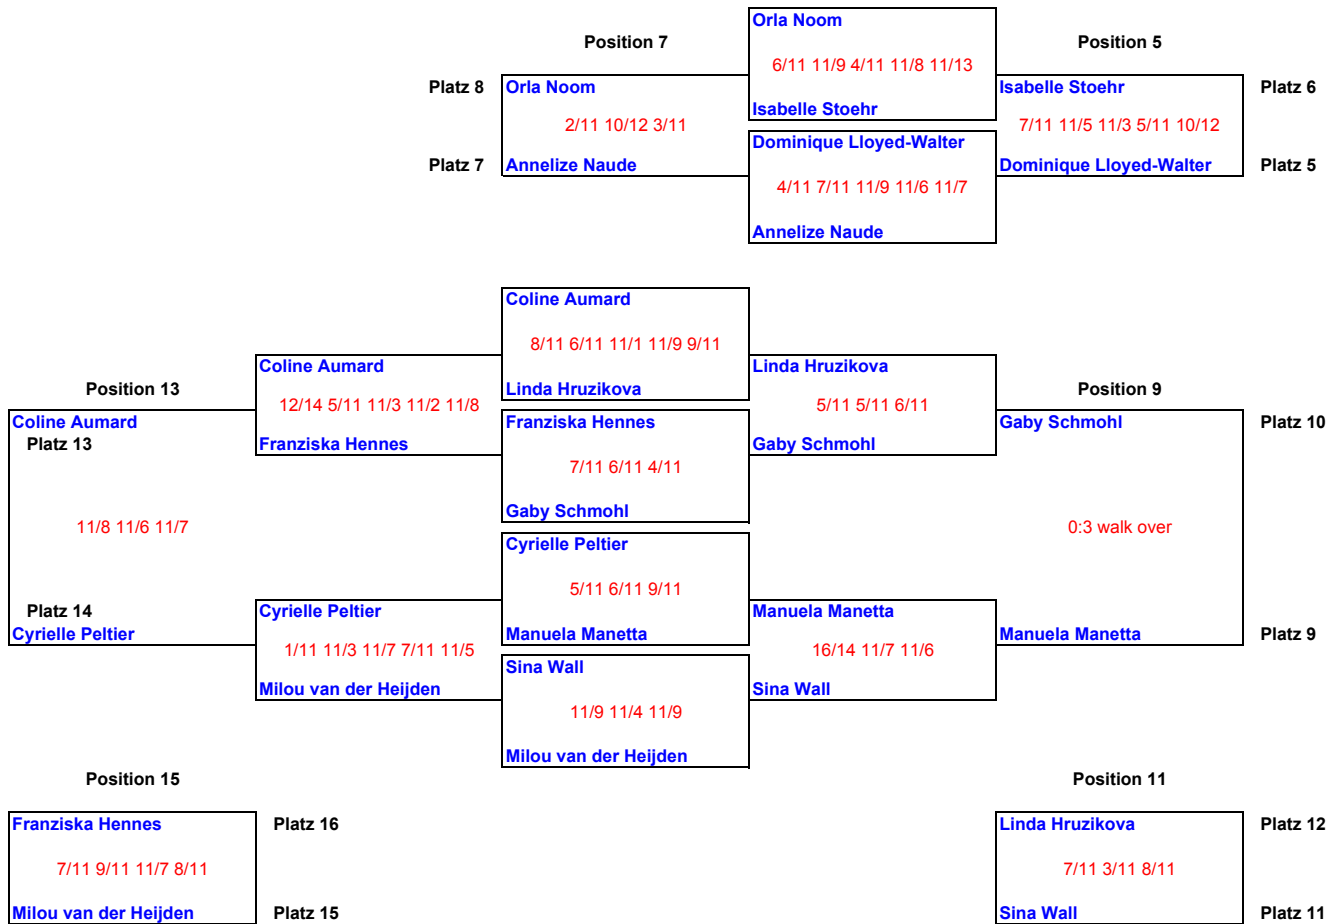

10th European Individual Closed Championships

TCG Saarbrücken-Güdingen/Germany, 26. - 29. Mai 2010

WOMEN